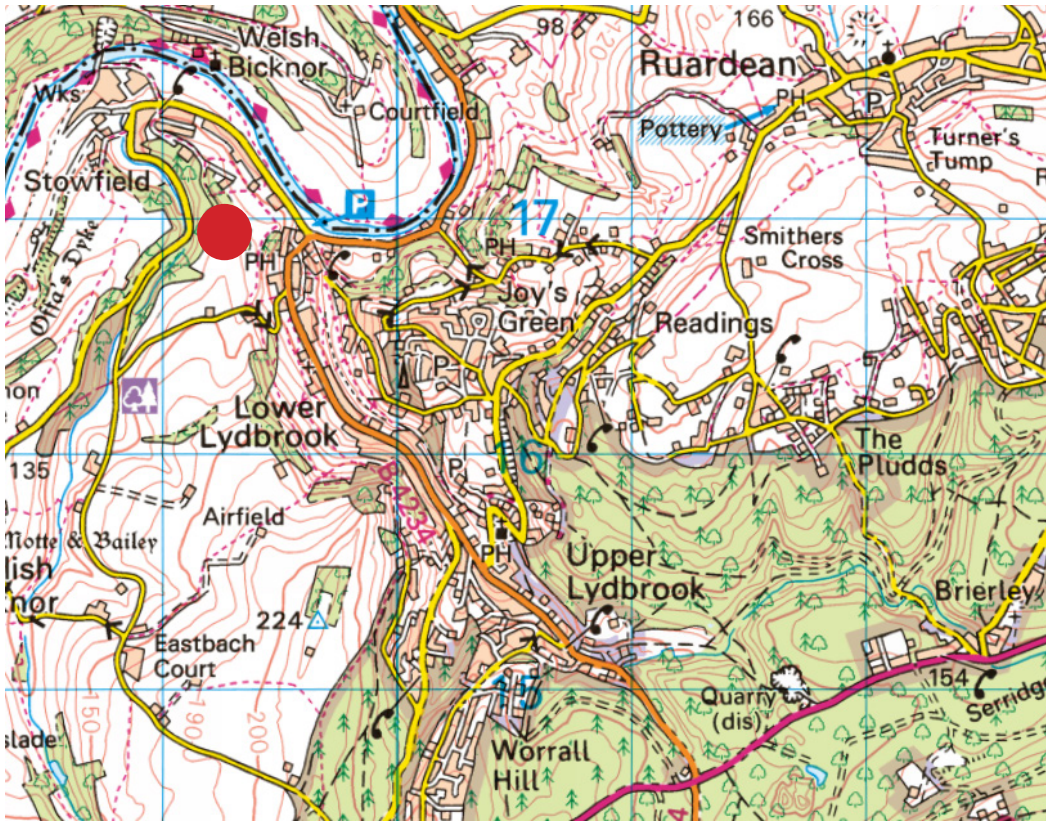

ORCHARD TRUST

Upper Stowfield
Lower Lydbrook
Gloucestershire
GL17 9PD

From Lower Lydbrook, turn left on Stowfield Road, opposite Lydbrook FC, before layby

Take the first right as road bends left

Keep left

Straight on past Offas Dyke residential

then right fork and turn right into first car park

Orchard Trust Day Services site and Shed location